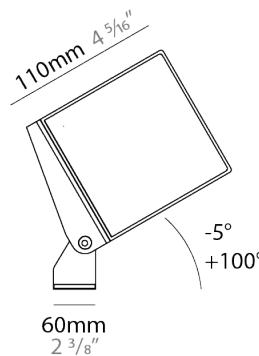

GENERAL

Series: Mini Special
Brand: Platek
Division: Exterior
Mounting Type: Surface
Mounting Location: Above Ground
Subcategory: Flood

PHYSICAL

Shape: Rectangle
Length (mm): 200
Length (in): 7 ⁷/₈
Width (mm): 110
Width (in): 4 ⁵/₁₆
Height (mm): 140
Height (in): 5 ¹/₂
Max. Overall Height (mm): 170
Max. Overall Height (in): 6 ¹¹/₁₆
Light Distribution: Adjustable / Direct
Diffuser: Clear tempered glass / Diffused Sandblasted Glass
Fixture Finish: BLK / WHI / GRY / COR / ANT / BRZ
Fixture Material: Aluminum Die Cast

ELECTRICAL

Lamp Type: LED
Input Wattage (W): 10 [1 LED] / 17.5 [4 LED]
Total Output Wattage (W): 8 / 16
Dimming: Non-Dimmable
Driver Included: Yes
Driver Location: Integrated
Driver Type: Constant Current - 120Vac
Driver Class: Class 2
Input Voltage (V): 120 - 277
Constant Current (MA): 700

Upon Request: (Not included - see components [IP65 or higher enclosure to be supplied by others]) Remote: 0-10Vdc dimming / Phase dimming / Non-dimming 120/277Vac

LED

Number of LEDs: 1 / 4
Color Temperature (°K): 3000 / 4000
Max. Delivered Lumen (lm): 770 / 800
Nominal Lumen (lm): 1040 / 1080
CRI: >80 CRI
Lamp Life (hrs): 60000

OPTICAL

Optic°: Asymmetric / Diffused

RATINGS AND CERTIFICATIONS

Certified By: Certified for North American Standards
IP rating: IP65
IK Rating: IK05
Bug Rating: B1 U0 G1
Upon Request: Higher Maximum Ambient Temperature