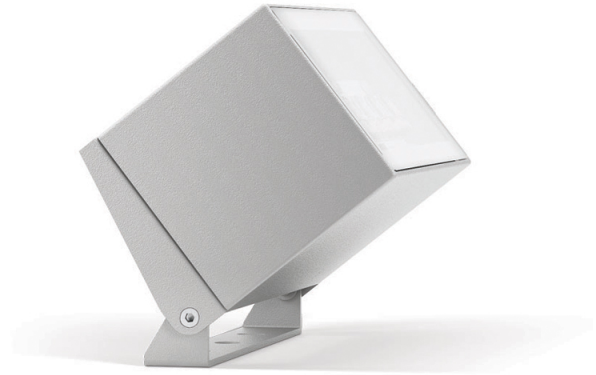

GENERAL

Series: Mini Special
Brand: Platek
Division: Exterior
Mounting Type: Surface
Mounting Location: Above Ground
Subcategory: Flood

PHYSICAL

Shape: Rectangle
Length (mm): 200
Length (in): 7 ⁷/₈
Width (mm): 110
Width (in): 4 ⁵/₁₆
Height (mm): 140
Height (in): 5 ¹/₂
Max. Overall Height (mm): 170
Max. Overall Height (in): 6 ¹¹/₁₆
Light Distribution: Adjustable / Direct
Diffuser: Clear tempered glass / Diffused Sandblasted Glass
Fixture Finish: BLK / WHI / GRY / COR / ANT / BRZ
Fixture Material: Aluminum Die Cast

ELECTRICAL

Lamp Type: LED
Input Wattage (W): 10 [1 LED] / 17.5 [4 LED]
Total Output Wattage (W): 8 / 16
Dimming: Non-Dimmable
Driver Included: Yes
Driver Location: Integrated
Driver Type: Constant Current - 120Vac
Driver Class: Class 2
Input Voltage (V): 120 - 277
Constant Current (MA): 700

Upon Request: (Not included - see components [IP65 or higher enclosure to be supplied by others]) Remote: 0-10Vdc dimming / Phase dimming / Non-dimming 120/277Vac

LED

Number of LEDs: 1 / 4
Color Temperature (°K): 3000 / 4000
Max. Delivered Lumen (lm): 770 / 800
Nominal Lumen (lm): 1040 / 1080
CRI: >80 CRI
Lamp Life (hrs): 60000

OPTICAL

Optic°: Asymmetric / Diffused

RATINGS AND CERTIFICATIONS

Certified By: Certified for North American Standards
IP rating: IP65
IK Rating: IK05
Bug Rating: B1 U0 G1
Upon Request: Higher Maximum Ambient Temperature