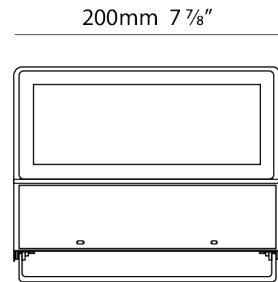

GENERAL

Series: Mini Special
Brand: Platek
Division: Exterior
Mounting Type: Surface
Mounting Location: Above Ground
Subcategory: Flood

PHYSICAL

Shape: Rectangle
Length (mm): 200
Length (in): 7 ⁷/₈
Width (mm): 110
Width (in): 4 ⁵/₁₆
Height (mm): 140
Height (in): 5 ¹/₂
Max. Overall Height (mm): 170
Max. Overall Height (in): 6 ¹¹/₁₆
Light Distribution: Adjustable / Direct
Diffuser: Clear tempered glass / Diffused Sandblasted Glass
Fixture Finish: BLK / WHI / GRY / COR / ANT / BRZ
Fixture Material: Aluminum Die Cast

ELECTRICAL

Lamp Type: LED
Input Wattage (W): 10 [1 LED] / 17.5 [4 LED]
Total Output Wattage (W): 8 / 16
Dimming: Non-Dimmable
Driver Included: Yes
Driver Location: Integrated
Driver Type: Constant Current - 120Vac
Driver Class: Class 2
Input Voltage (V): 120 - 277
Constant Current (MA): 700

Upon Request: (Not included - see components [IP65 or higher enclosure to be supplied by others]) Remote: 0-10Vdc dimming / Phase dimming / Non-dimming 120/277Vac

LED

Number of LEDs: 1 / 4
Color Temperature (°K): 3000 / 4000
Max. Delivered Lumen (lm): 770 / 800
Nominal Lumen (lm): 1040 / 1080
CRI: >80 CRI
Lamp Life (hrs): 60000

OPTICAL

Optic°: Asymmetric / Diffused

RATINGS AND CERTIFICATIONS

Certified By: Certified for North American Standards
IP rating: IP65
IK Rating: IK05
Bug Rating: B1 U0 G1
Upon Request: Higher Maximum Ambient Temperature